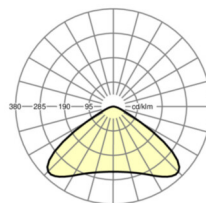

CHARACTERISTICS

Order number	37362014124
EAN number	4020863468065
Commodity code	94051190
Certification mark	IP 65, Protection class I, F, D, Indoor, CE
Impact resistance (IK rating)	IK08 (-30°C bis 50°C)
Ambient temperatur	ta -30°C to 50°C
Warranty period	5 years
State funding programs	BEG - Federal funding for efficient buildings (valid only for Germany)

ELECTRICAL ENGINEERING

Controller	Electronic driver (1 pcs.)
Wiring	3x1mm²
System output	80W
Mains voltage	230V/50Hz
Circuit breakers (inrush current)	4 pieces/B10, 7 pieces/B16, 7 pieces/C10, 12 pieces/C16
Energy efficiency class/light source	C

LIGHTING TECHNOLOGY

Placement	LED, Colour rendering/Light colour CRI ≥ 80 / 4000K
Colour tolerance (MacAdam)	5SDCM
Photobiological safety (Luminaire)	RG1
Nominal luminous flux	11953lm
LED service life	50000h L80/B10 (Tq 50°C)
Luminaire luminous efficiency	149lm/W
Beam angle	115°
UGR lat./long.	30.3 / 30.3

MECHANICS

Housing colour	black
Dimensions (LxWxH/DxH)	280mm x 185mm
Weight (net)	3.1kg
Type of installation	Pendant individual mounting, Ceiling-mounted single installation

Dimensions

H	185 mm	Height
D	280 mm	Diameter

DEEP-LINK

<https://www.regiolux.de/en/article/37362014124>